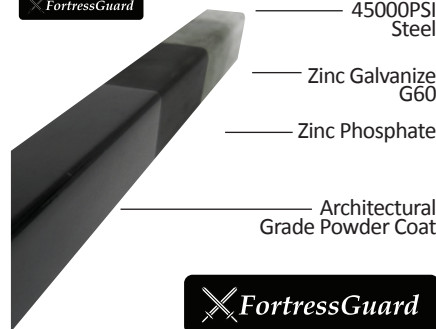

ORNAMENTAL
Estate
PRIVACY FENCE
THE **ULTIMATE** IN PRIVACY FENCE

TOUGH

- Rigid welded steel construction
- Clean, treated welds
- Commercial grade

DURABLE

- Architectural Grade Powder Coat
- UV inhibitors reduce fading over time
- Virtually maintenance free

ELEGANT

- Fusion of wood and iron for an upscale privacy fence
- Matching walk and drive gates
- Customize using any desired picket material and / color

Shown with composite pickets installed

ESTATE

ORNAMENTAL PRIVACY FENCE
PANEL & GATES

POST & POST ACCESSORIES & BRACKETS

HEAVY DUTY BRACKET (HD-106)

3" PRESSED DOME CAP

SIDE MOUNT BRACKET (SM-10)

3" BALL CAP

3"X108" POST

CUSTOM FABRICATION

Fortress Fence Products is proud to offer a full range of custom fabricated gates and panels to meet any project needs. With its own custom fabrication facility, there is a dedicated staff to help design any gate or panel to individual specification and style. Fortress Custom Fabrication is also available in a broad range of premium finishes. Carrying up to a 5-year limited manufacturer warranty, Fortress Custom Fabrication manufactures to a standard of pre-galvanized and premium powder coated steel to provide gates and panels that will withstand the elements. For assistance with developing custom gates or panels, information about custom colors and pricing, please contact us at 1.866.323.4766 or specifications@fortressfence.com.