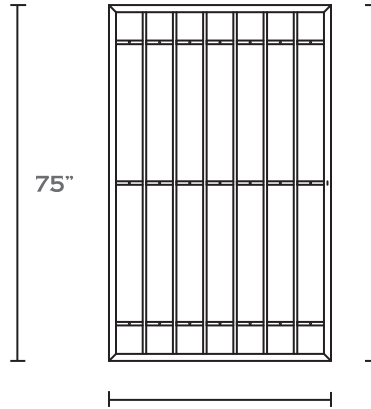

ELEGANT

- Fusion of wood and iron for an upscale privacy fence
- Matching walk and drive gates
- Customize using any desired picket material and / color

Shown with composite pickets installed

ESTATE

ORNAMENTAL PRIVACY FENCE
PANEL & GATES

PANEL

94 7/8"

WALK GATE

75"

46 7/8"

DRIVE GATE

75"

72 3/8"