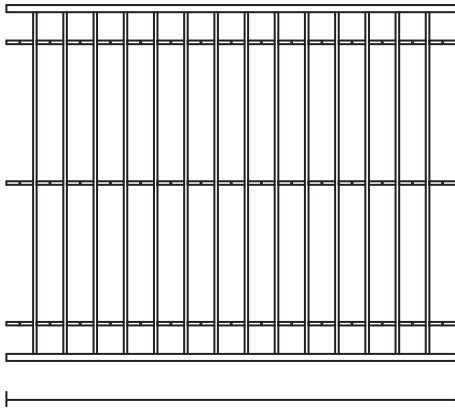

ESTATE

ORNAMENTAL PRIVACY FENCE
PANEL & GATES

PANEL