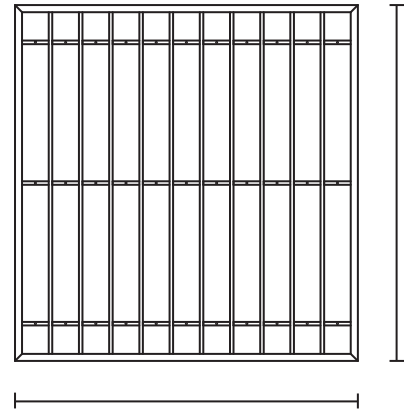

ELEGANT

- Fusion of wood and iron for an upscale privacy fence
- Matching walk and drive gates
- Customize using any desired picket material and / color

Shown with composite pickets installed

ESTATE

ORNAMENTAL PRIVACY FENCE
PANEL & GATES

PANEL

94 7/8"

WALK GATE

75"

46 7/8"

DRIVE GATE

75"

72 3/8"

POST & POST ACCESSORIES & BRACKETS

HEAVY DUTY BRACKET (HD-106)

3" PRESSED DOME CAP

SIDE MOUNT BRACKET (SM-10)

3" BALL CAP

3"X108" POST

CUSTOM FABRICATION

Fortress Fence Products is proud to offer a full range of custom fabricated gates and panels to meet any project needs. With its own custom fabrication facility, there is a dedicated staff to help design any gate or panel to individual specification and style. Fortress Custom Fabrication is also available in a broad range of premium finishes. Carrying up to a 5-year limited manufacturer warranty, Fortress Custom Fabrication manufactures to a standard of pre-galvanized and premium powder coated steel to provide gates and panels that will withstand the elements. For assistance with developing custom gates or panels, information about custom colors and pricing, please contact us at 1.866.323.4766 or specifications@fortressfence.com.