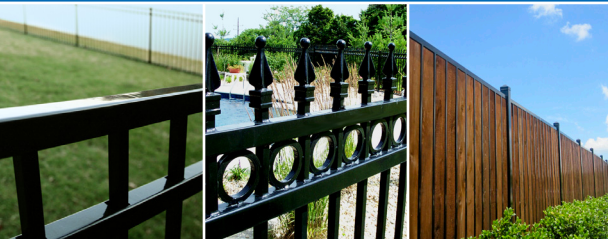

RESIDENTIAL