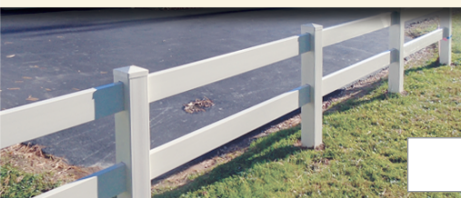

Pointed Picket Cap

Dog Ear Picket Cap

- CLASSIC 1.5" Square Spindles

- CONTEMPORARY 3" Pickets

- POOL CODE Closed Top with 1.5" or 3" Pickets

▶ POST & RAIL FENCE Rustic, Casual & Open Look

- RANCH RAIL 2-RAIL

- RANCH RAIL 3-RAIL

- CROSSBUCK RAIL

3

PICK YOUR COLOR

WHITE

TAN

KHAKI

SLATE GRAY