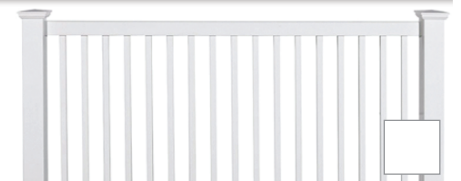

Pointed Picket Cap

Dog Ear Picket Cap

- CLASSIC 1.5" Square Spindles

- CONTEMPORARY 3" Pickets

- POOL CODE Closed Top with 1.5" or 3" Pickets

▶ POST & RAIL FENCE Rustic, Casual & Open Look

- RANCH RAIL 2-RAIL

- RANCH RAIL 3-RAIL

- CROSSBUCK RAIL

3

PICK YOUR COLOR

WHITE

TAN

KHAKI

SLATE GRAY